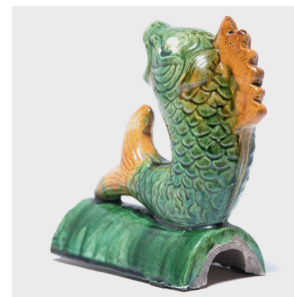

PAGODA RED

WUCAI CELESTIAL KOI ROOF TILE

\$388

c. 1900 • Zhejiang, China • Ceramic • Collection #BJEE031C

W: 3.25" D: 6.25" H: 6.75"

According to ancient Chinese belief, roofs held a place between the mortal and spirit worlds and so eaves and ridges were often decorated with gods, animals, or mythical beasts. This celestial roof tile depicts an animated fish who protects and attracts good fortune. It was made by an artisan over a century ago in the Zhejiang region of China and has a colored wucaï glaze.