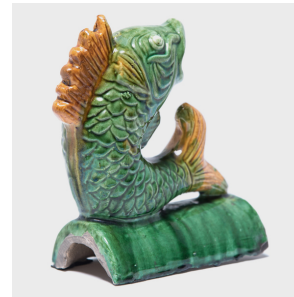

PAGODA RED

WUCAI CELESTIAL KOI ROOF TILE

\$388

c. 1900 • Zhejiang, China • Ceramic • Collection #BJEE031C

W: 3.25" D: 6.25" H: 6.75"

According to ancient Chinese belief, roofs held a place between the mortal and spirit worlds and so eaves and ridges were often decorated with gods, animals, or mythical beasts. This celestial roof tile depicts an animated fish who protects and attracts good fortune. It was made by an artisan over a century ago in the Zhejiang region of China and has a colored wucaï glaze.