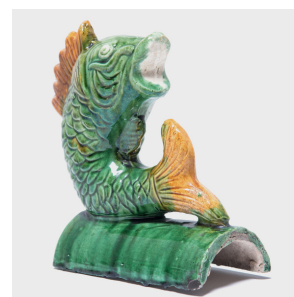

PAGODA RED

WUCAI CELESTIAL KOI ROOF TILE

\$388

c. 1900 • Zhejiang, China • Ceramic • Collection #BJEE031C

W: 3.25" D: 6.25" H: 6.75"

According to ancient Chinese belief, roofs held a place between the mortal and spirit worlds and so eaves and ridges were often decorated with gods, animals, or mythical beasts. This celestial roof tile depicts an animated fish who protects and attracts good fortune. It was made by an artisan over a century ago in the Zhejiang region of China and has a colored wucaï glaze.