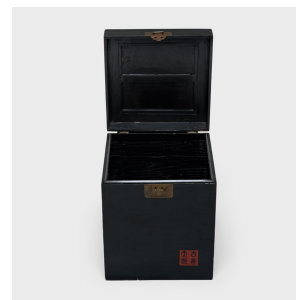

PAGODA RED

WOVEN TOP CHEST

\$880

20th Century • China • Wood, Lacquer, Rattan • Collection #CTT005B

W: 15.75" D: 15.75" H: 19.0"

Crafted in the style of Chinese furniture, this petite storage chest is the perfect place to stow cords, toys, blankets, or anything you want stored beautifully. The square trunk features a glossy, black lacquer finish and a woven lidded top reinforced with a wooden panel. The corners are seamed with simple dovetail joints and classic brass hardware accents the dark finish. Side brackets were fastened to the sides of the box to facilitate strap handles. The front is accented with a decorative maker's mark of hand-painted archaic characters atop a red square.