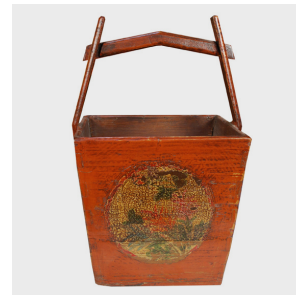

PAGODA RED

WOODEN RICE CARRIER

\$280

c. 1900 • Shandong, China • Pine • Collection #BJB067F

W: 15.0" D: 14.0" H: 23.0"

During the Qing Dynasty, this handcrafted wooden container was used to carry rice and other daily staples. Such a utilitarian container is incredibly detailed—with dovetail joinery and hand painted on each side with seasonal blossoms.