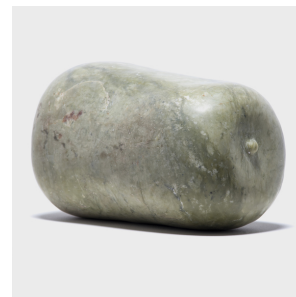

# PAGODA RED

---

## HAND CARVED GREENERY WATERMELON STONE

**\$1,980**

China • Jade • Collection #GY001

W: 14.75" D: 8.0" H: 8.5"

This unique watermelon sculpture was hand shaped out of the finest quality jade stone. The stone has stunning, natural patterning; the light and dark greens swirl together and give the stone character and depth. The jade stone is as durable as it is lovely and would look beautiful nestled among the greenery in your garden.