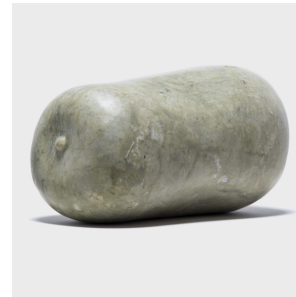

# PAGODA RED

---

## HAND CARVED GREENERY WATERMELON STONE

**\$1,980**

China • Jade • Collection #GY001

W: 14.75" D: 8.0" H: 8.5"

This unique watermelon sculpture was hand shaped out of the finest quality jade stone. The stone has stunning, natural patterning; the light and dark greens swirl together and give the stone character and depth. The jade stone is as durable as it is lovely and would look beautiful nestled among the greenery in your garden.