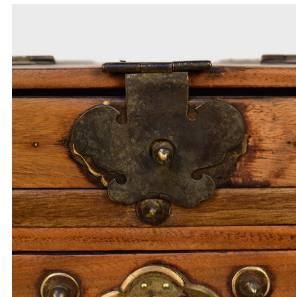

## VANITY BOX

**\$980**

c. 1900 • Jiangsu, China • Rosewood, Brass • Collection #BJD138

W: 10.75" D: 13.75" H: 9.0"

This petite huali vanity box, thoughtfully designed at the turn of the century, is full of surprises. With its fine grain, natural honey color, smooth touch, and warm sheen, huali is highly appreciated and sought after by collectors. Original brass fittings, a hinged top to conceal a mirror within, and two drawers featuring whimsical pulls evoke the playful spirit of the carpenter who made it.