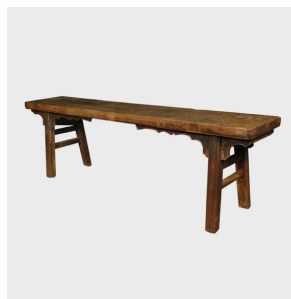

PAGODA RED

THREE PERSON BENCH

\$3,480

c. 1850 • Shanxi, China • Wood • Collection #BJB004

W: 74.5" D: 15.75" H: 22.0"

A 19th century Chinese three-person bench with delicately carved apron, tapered legs, and a well worn patina.

1740 W. Webster Ave., Chicago, IL 60614 • 773-235-1188 • info@pagodared.com

PAGODARED.COM

PAGODA RED

THREE PERSON BENCH

Additional Dimensions

Seat depth: 13.5"

1740 W. Webster Ave., Chicago, IL 60614 • 773-235-1188 • info@pagodared.com