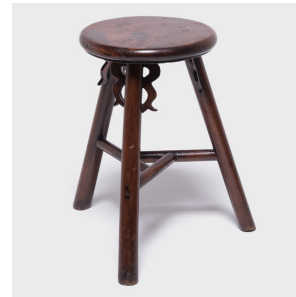

PAGODA RED

THREE LEG STOOL

\$580

c. 1900 • Shanxi, China • Northern Elmwood • Collection #MMM093A

W: 12.0" D: 12.0" H: 20.0"

This early 20th century three-splayed-leg stool with fluid dragon carved spandrels comes from Northern China. Its design is a traditionally sturdy construction pattern that results in the stretchers forming a center triangle.

1740 W. Webster Ave., Chicago, IL 60614 • 773-235-1188 • info@pagodared.com

PAGODARED.COM

PAGODA RED

THREE LEG STOOL

Additional Dimensions

Diameter of surface: 12"

1740 W. Webster Ave., Chicago, IL 60614 • 773-235-1188 • info@pagodared.com