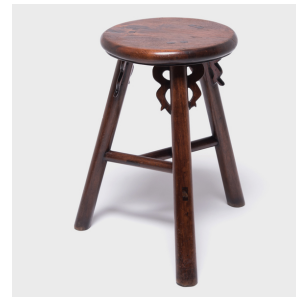

PAGODA RED

THREE LEG STOOL

\$580

c. 1900 • Shanxi, China • Northern Elmwood • Collection #MMM093A

W: 12.0" D: 12.0" H: 20.0"

This early 20th century three-splayed-leg stool with fluid dragon carved spandrels comes from Northern China. Its design is a traditionally sturdy construction pattern that results in the stretchers forming a center triangle.

1740 W. Webster Ave., Chicago, IL 60614 • 773-235-1188 • info@pagodared.com

PAGODARED.COM

PAGODA RED

THREE LEG STOOL

Additional Dimensions

Diameter of surface: 12"

1740 W. Webster Ave., Chicago, IL 60614 • 773-235-1188 • info@pagodared.com