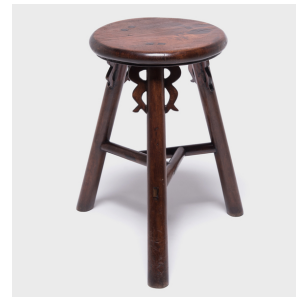

PAGODA RED

THREE LEG STOOL

\$580

c. 1900 • Shanxi, China • Northern Elmwood • Collection #MMM093A

W: 12.0" D: 12.0" H: 20.0"

This early 20th century three-splayed-leg stool with fluid dragon carved spandrels comes from Northern China. Its design is a traditionally sturdy construction pattern that results in the stretchers forming a center triangle.

1740 W. Webster Ave., Chicago, IL 60614 • 773-235-1188 • info@pagodared.com

PAGODARED.COM

PAGODA RED

THREE LEG STOOL

Additional Dimensions

Diameter of surface: 12"

1740 W. Webster Ave., Chicago, IL 60614 • 773-235-1188 • info@pagodared.com