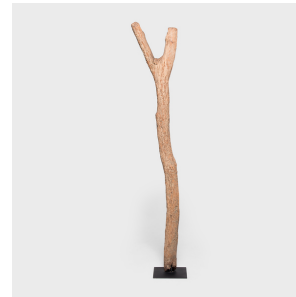

PAGODA RED

MALIAN DOGON LADDER

\$4,680

c. 1900 • Mali • Wood • Collection #CAA628C

W: 16.0" D: 5.0" H: 89.0"

The Dogon people of Mali lived a vertical life. With homes set into cliff faces and orchards to harvest, tree ladders were integral tools of daily life. Adding depth and texture, a pattern of well-worn steps darkens the wood, balanced by the asymmetry of the ladder's forked top. The wood's natural curves and precisely spaced steps easily conjure images of a serpent resting in warm grass. Hand-carved from single tree trunks, the practical design of this ladder lives on as a spirited, sculptural object.