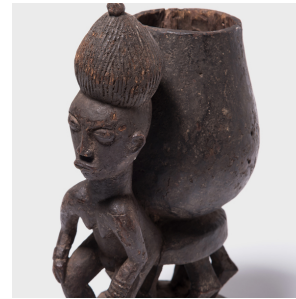

PAGODA RED

FIGURATIVE DIVINATION VESSEL

\$680

c. 1900 • Ivory Coast • Wood • Collection #CAA1309

W: 6.0" D: 9.0" H: 16.0"

Divination traditions of certain tribes involve reading the spirits' impact on sundry items in a divination bowl. This vessel would have been the home for items like horns, shells, dried insects, human teeth, fruits, seeds, and miniature carved figures that were used to read and guide. The carrying case on the figures back would have held each item for safekeeping when not in use. The figure itself represents wisdom, likely a respected elder or tribal ancestor. When needed, the sage would take the objects from this petite sculptural vessel to use in spiritually significant rituals.