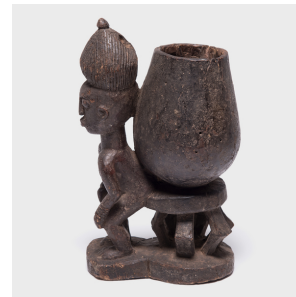

PAGODA RED

FIGURATIVE DIVINATION VESSEL

\$680

c. 1900 • Ivory Coast • Wood • Collection #CAA1309

W: 6.0" D: 9.0" H: 16.0"

Divination traditions of certain tribes involve reading the spirits' impact on sundry items in a divination bowl. This vessel would have been the home for items like horns, shells, dried insects, human teeth, fruits, seeds, and miniature carved figures that were used to read and guide. The carrying case on the figures back would have held each item for safekeeping when not in use. The figure itself represents wisdom, likely a respected elder or tribal ancestor. When needed, the sage would take the objects from this petite sculptural vessel to use in spiritually significant rituals.