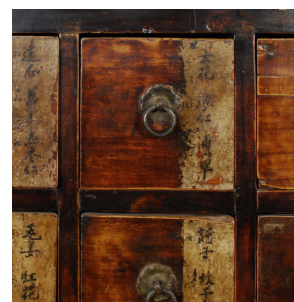

PAGODA RED

TALL APOTHECARY CABINET

\$4,880

c. 1850 • China • Northern Elmwood • Collection #CBRP001

W: 46.75" D: 20.75" H: 79.0"

This 19th century apothecary cabinet from Northern China has 39 drawers that originally organized herbal medicine in a traditional pharmacy. Each drawer has three compartments and is labeled on the front. The cabinet is brilliantly constructed with mortise and tenon joinery. Its original lacquer finish has aged beautifully over time.

1740 W. Webster Ave., Chicago, IL 60614 • 773-235-1188 • info@pagodared.com

PAGODARED.COM

PAGODA RED

TALL APOTHECARY CABINET

Additional Dimensions

Top shelf: 45.5"W x 18"D x 12"H

Bottom shelf: 45.5"W x 19"D x 12"H

Small drawers divided into three identical compartments measuring: 5"W x 5.75"D x 5.25"H

Large drawers divided into three identical compartments measuring: 11.5"W x 5.5"D x 4.75"H