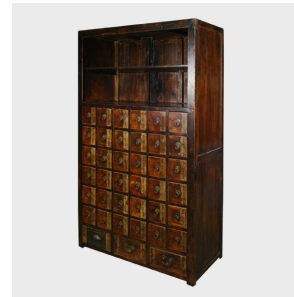

PAGODA RED

TALL APOTHECARY CABINET

\$4,880

c. 1850 • China • Northern Elmwood • Collection #CBRP001

W: 46.75" D: 20.75" H: 79.0"

This 19th century apothecary cabinet from Northern China has 39 drawers that originally organized herbal medicine in a traditional pharmacy. Each drawer has three compartments and is labeled on the front. The cabinet is brilliantly constructed with mortise and tenon joinery. Its original lacquer finish has aged beautifully over time.

1740 W. Webster Ave., Chicago, IL 60614 • 773-235-1188 • info@pagodared.com

PAGODARED.COM

PAGODA RED

TALL APOTHECARY CABINET

Additional Dimensions

Top shelf: 45.5"W x 18"D x 12"H

Bottom shelf: 45.5"W x 19"D x 12"H

Small drawers divided into three identical compartments measuring: 5"W x 5.75"D x 5.25"H

Large drawers divided into three identical compartments measuring: 11.5"W x 5.5"D x 4.75"H