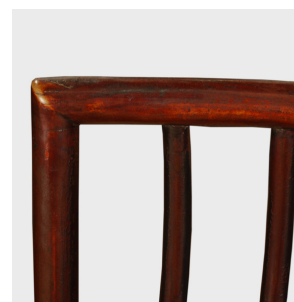

PAGODA RED

PAIR OF SPINDLEBACK PROSPERITY CHAIRS

\$6,280

c. 1900 • Shanxi, China • Northern Elmwood • Collection #CDS002

W: 22.5" D: 18.0" H: 40.0"

Carved coins, which represented prosperity, appear to be held in place by stretchers carved to look like ropes beneath the seat of these 19th century Chinese elm wood spindleback chairs. The chairs have unusually bowed spindle arms. The original lacquer is smoothly worn and deeply patinated after over a century of use.

1740 W. Webster Ave., Chicago, IL 60614 • 773-235-1188 • info@pagodared.com

PAGODARED.COM

**PAGODA
RED**

PAIR OF SPINDLEBACK PROSPERITY CHAIRS

Additional Dimensions

Seat height: 19.25"

1740 W. Webster Ave., Chicago, IL 60614 • 773-235-1188 • info@pagodared.com