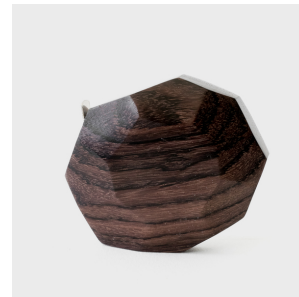

# PAGODA RED

---

## ROSEWOOD FACETED TAPE MEASURE

**\$24**

Rosewood, Metal • Collection #RTW700A

W: 2.5" D: 0.75" H: 2.0"

Prized by Chinese woodworkers for its rich hue and dark veining, rosewood makes a stunning housing for this giftable tape measure. Shaped and polished into a faceted round, the rosewood tape measure feels great in the hand and comes in handy for on-the-spot measuring jobs.