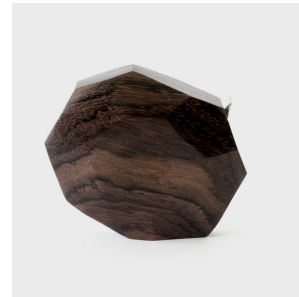

## ROSEWOOD FACETED TAPE MEASURE

**\$24**

Rosewood, Metal • Collection #RTW700A

W: 2.5" D: 0.75" H: 2.0"

Prized by Chinese woodworkers for its rich hue and dark veining, rosewood makes a stunning housing for this giftable tape measure. Shaped and polished into a faceted round, the rosewood tape measure feels great in the hand and comes in handy for on-the-spot measuring jobs.