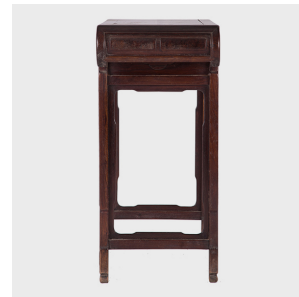

PAGODA RED

ROSEWOOD DOUBLE DRAGON WINE TABLE

\$8,000

c. 1900 • Guangdong, China • Rosewood • Collection #PD44212264

W: 31.5" D: 14.5" H: 31.5"

Elegant carving and skillful joinery characterize this petite scroll top table from the Qing dynasty. Made of rosewood, an esteemed hardwood, it features an ornately carved apron with four dragons symbolizing power. The unusual and elegantly shaped legs are detailed with cushion carvings. The side panels have continuous beaded aprons that line the rectangular openings created by the legs' stretchers and foot.