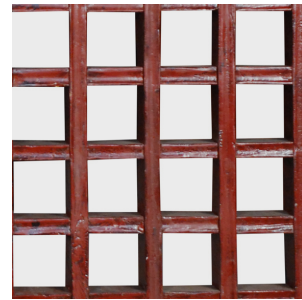

## RED BUTTERFLY LATTICE PANEL

**\$2,480**

c. 1900 • Shanxi, China • Cypress • Collection #BJB119D

W: 43.0" D: 1.5" H: 43.0"

This late 19th century red lacquer lattice window evokes life in a traditional Chinese courtyard home. Creating this geometric pattern was like putting a puzzle together; very different from making fretwork by carving or perforating a solid panel. Short pieces of straight wood were mortise and tenon-joined together with long pieces of carved wood to make this sophisticated pattern with abstract butterflies.