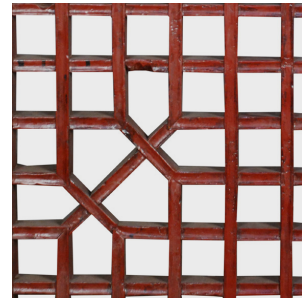

# PAGODA RED

---

## RED BUTTERFLY LATTICE PANEL

**\$2,480**

c. 1900 • Shanxi, China • Cypress • Collection #BJB119D

W: 43.0" D: 1.5" H: 43.0"

This late 19th century red lacquer lattice window evokes life in a traditional Chinese courtyard home. Creating this geometric pattern was like putting a puzzle together; very different from making fretwork by carving or perforating a solid panel. Short pieces of straight wood were mortise and tenon-joined together with long pieces of carved wood to make this sophisticated pattern with abstract butterflies.