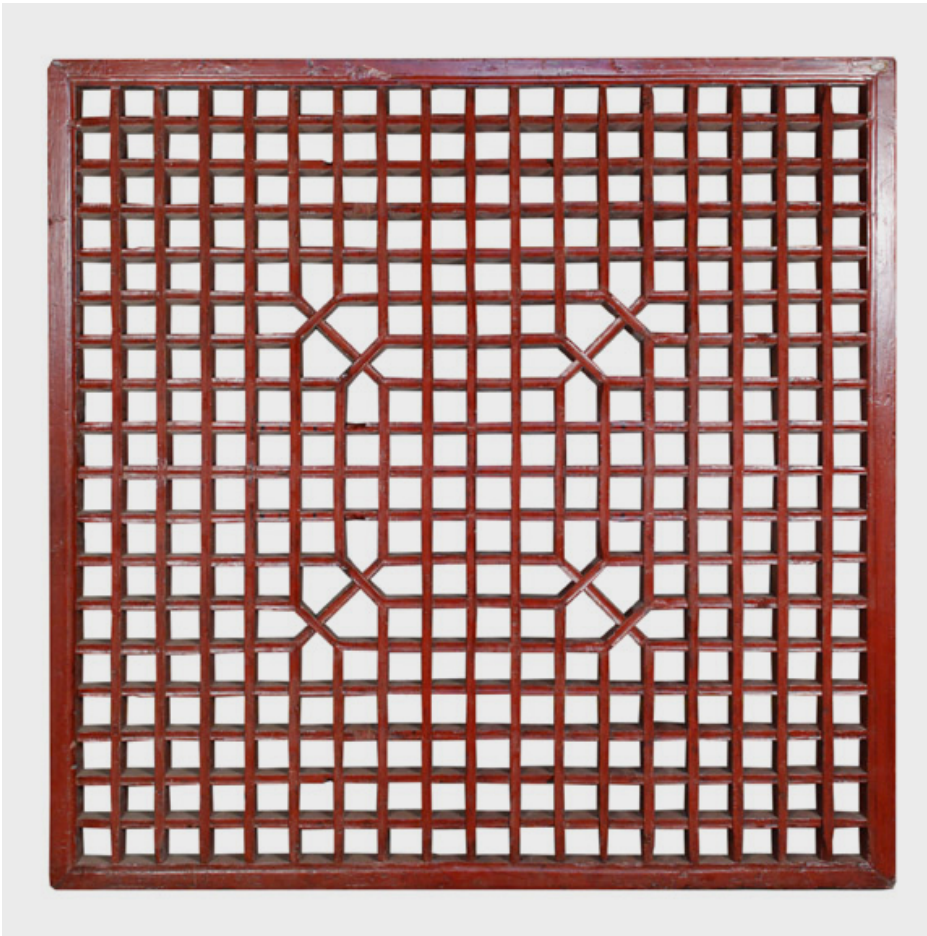

# PAGODA RED

---

## RED BUTTERFLY LATTICE PANEL

**\$2,480**

c. 1900 • Shanxi, China • Cypress • Collection #BJB119D

W: 43.0" D: 1.5" H: 43.0"

This late 19th century red lacquer lattice window evokes life in a traditional Chinese courtyard home. Creating this geometric pattern was like putting a puzzle together; very different from making fretwork by carving or perforating a solid panel. Short pieces of straight wood were mortise and tenon-joined together with long pieces of carved wood to make this sophisticated pattern with abstract butterflies.