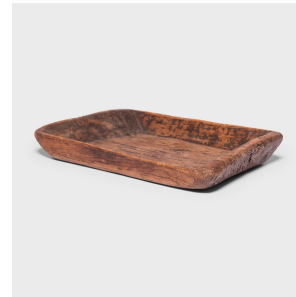

PAGODA RED

PROVINCIAL MARKET TRAY

\$780

c. 1900 • Shanxi, China • Northern Elmwood • Collection #PR0010

W: 22.0" D: 14.0" H: 3.0"

Carved from a large timber of elmwood, this primitive tray charms with its humble rustic finish and simple form. Marked with use and distinguished by the natural grain and knots of wood, it calls to be touched. This time-honored tray brings its forever appeal to modern interiors as a sculptural object, coffee table catch-all, or serving platter.