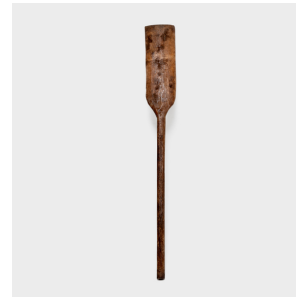

# PAGODA RED

---

## PROVINCIAL GRAIN SHOVEL

**\$380**

c. 1900 • Shanxi, China • Cypress • Collection #BJGG053H

W: 6.0" D: 1.5" H: 48.0"

Now cloaked in a rich patina, this provincial shovel was hand-carved of cypress over a century ago in China's Shanxi province. Originally a versatile tool on a Qing-dynasty farm, we've re-imagined the shovel as a sculptural object, adding irregular form and textural contrast to the modern home.