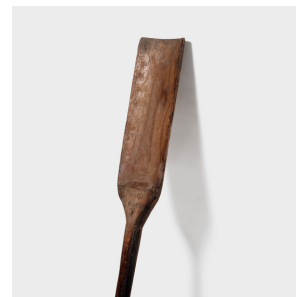

# PAGODA RED

---

## PROVINCIAL GRAIN SHOVEL

**\$380**

c. 1900 • Shanxi, China • Cypress • Collection #BJGG053H

W: 6.0" D: 1.5" H: 48.0"

Now cloaked in a rich patina, this provincial shovel was hand-carved of cypress over a century ago in China's Shanxi province. Originally a versatile tool on a Qing-dynasty farm, we've re-imagined the shovel as a sculptural object, adding irregular form and textural contrast to the modern home.