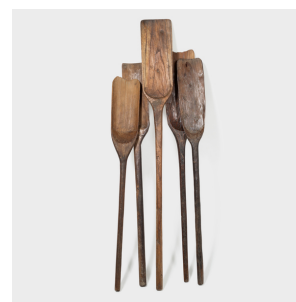

# PAGODA RED

---

## PROVINCIAL GRAIN SHOVEL

**\$380**

c. 1900 • Shanxi, China • Cypress • Collection #BJGG053H

W: 6.0" D: 1.5" H: 48.0"

Now cloaked in a rich patina, this provincial shovel was hand-carved of cypress over a century ago in China's Shanxi province. Originally a versatile tool on a Qing-dynasty farm, we've re-imagined the shovel as a sculptural object, adding irregular form and textural contrast to the modern home.