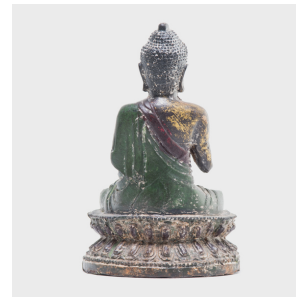

PAGODA RED

POLYCHROME BUDDHA

\$3,880

c. 1850 • China • Paint, Iron • Collection #CMKH098

W: 6.25" D: 5.5" H: 10.0"

Figure of Buddha depicted seated in dhyanasana on a double lotus base with his left hand in dhyanasanamudra and the right hand raised. Wearing a draped sanghati with his hair in tight knots surmounted by an ushinisha. There are traces of gilt, red and green lacquer on the surface.