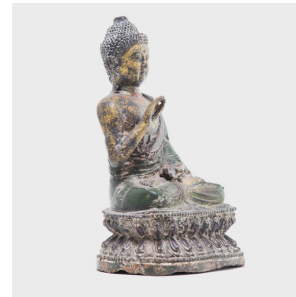

PAGODA RED

POLYCHROME BUDDHA

\$3,880

c. 1850 • China • Paint, Iron • Collection #CMKH098

W: 6.25" D: 5.5" H: 10.0"

Figure of Buddha depicted seated in dhyanasana on a double lotus base with his left hand in dhyanasanamudra and the right hand raised. Wearing a draped sanghati with his hair in tight knots surmounted by an ushinisha. There are traces of gilt, red and green lacquer on the surface.