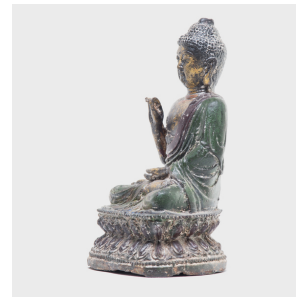

PAGODA RED

POLYCHROME BUDDHA

\$3,880

c. 1850 • China • Paint, Iron • Collection #CMKH098

W: 6.25" D: 5.5" H: 10.0"

Figure of Buddha depicted seated in dhyanasana on a double lotus base with his left hand in dhyanasanamudra and the right hand raised. Wearing a draped sanghati with his hair in tight knots surmounted by an ushinisha. There are traces of gilt, red and green lacquer on the surface.