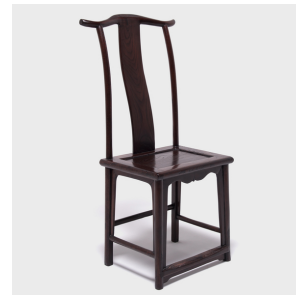

PAGODA RED

PAIR OF ELMWOOD EMPERORS CHAIRS

\$1,980

c. 1850 • Northern China, China • Northern Elmwood • Collection #CEB003

W: 19.5" D: 17.5" H: 46.0"

Displaying the beautiful grain of Chinese Elmwood and a rich, dark patina, this pair of 19th-century emperor chairs have a refined, understated presence. Also known as “yokeback” chairs for the way in which the tops of the chair backs resemble an oxen yoke, the chair is accented with curved back slats and scrolled detailing on the seat apron.

1740 W. Webster Ave., Chicago, IL 60614 • 773-235-1188 • info@pagodared.com

PAGODARED.COM

**PAGODA
RED**

PAIR OF ELMWOOD EMPERORS CHAIRS

Additional Dimensions

Seat height: 20.75"

1740 W. Webster Ave., Chicago, IL 60614 • 773-235-1188 • info@pagodared.com