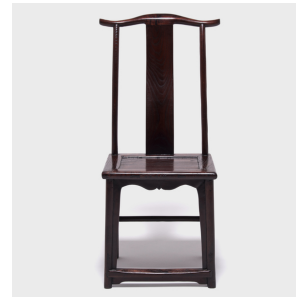

PAGODA RED

PAIR OF ELMWOOD EMPERORS CHAIRS

\$1,980

c. 1850 • Northern China, China • Northern Elmwood • Collection #CEB003

W: 19.5" D: 17.5" H: 46.0"

Displaying the beautiful grain of Chinese Elmwood and a rich, dark patina, this pair of 19th-century emperor chairs have a refined, understated presence. Also known as “yokeback” chairs for the way in which the tops of the chair backs resemble an oxen yoke, the chair is accented with curved back slats and scrolled detailing on the seat apron.

1740 W. Webster Ave., Chicago, IL 60614 • 773-235-1188 • info@pagodared.com

PAGODARED.COM

**PAGODA
RED**

PAIR OF ELMWOOD EMPERORS CHAIRS

Additional Dimensions

Seat height: 20.75"

1740 W. Webster Ave., Chicago, IL 60614 • 773-235-1188 • info@pagodared.com