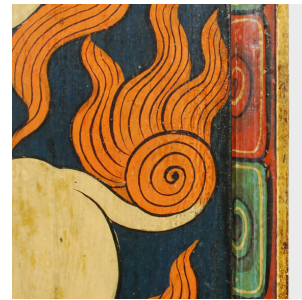

PAGODA RED

PAINTED PANEL OF A PROTECTOR

\$328

c. 1900 • Tibet • Paint, Pine • Collection #DVDD005C

W: 12.25" D: 1.0" H: 16.0"

The rich red, gold, yellow, and blue have hardly faded in the 150 years since this panel was painted in a color palette emblematic in Tibetan art. This wooden panel was likely once part of a larger artwork or piece of furniture. Elaborately painted panels were rare except in religious settings or in the homes of the wealthiest Tibetans. This lovely panel shows a whimsical Shizi, or "little lion," grinning from ear to ear.