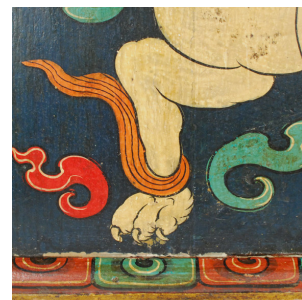

PAGODA RED

PAINTED PANEL OF A PROTECTOR

\$328

c. 1900 • Tibet • Paint, Pine • Collection #DVDD005C

W: 12.25" D: 1.0" H: 16.0"

The rich red, gold, yellow, and blue have hardly faded in the 150 years since this panel was painted in a color palette emblematic in Tibetan art. This wooden panel was likely once part of a larger artwork or piece of furniture. Elaborately painted panels were rare except in religious settings or in the homes of the wealthiest Tibetans. This lovely panel shows a whimsical Shizi, or "little lion," grinning from ear to ear.