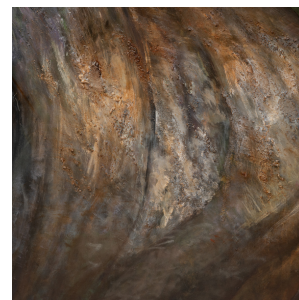

PAGODA RED

"MOON SPIRIT DANCER" BY BRUNO SURDO

\$16,000

2022 • United States • Oil on Canvas • Collection #CBS012

W: 84.0" D: 1.5" H: 81.0"

Chicago-based fine art painter Bruno A. Surdo is classically trained in drawing and oil painting in the tradition of Renaissance masters. With strong command of the human form, Surdo creates dynamic compositions of people and places that communicate a rich commentary on the world around him. Depicting trees from personal encounters, Surdo's latest body of work entitled "Tree Spirits" takes us on a foray into the forest, where leaves, branches and burls express something deeply personal. Applying his mastery of figurative realism to the natural world, he experiments with form and texture to uncover the intangible spirits of trees. Continued...

The tree itself is painted with loose, expressive brushwork to create a tactile surface and enhance the sense of latent motion. Cool tones of purple and green add depth to the twisted form, and sand and grit mixed into the paint add texture to the tree's rough surface. Surdo wrestled with acrylics and mixed materials to map the tree's initial form, then finished the work with oil glazes for added translucency. Backlit by the soft light of a summer moon, the tree is beautiful and surreal, a heavenly body in a dream-like atmosphere. Dark and moody, the surrounding fields and distant forests further amplify the tree's rich colors and moonlit glow.