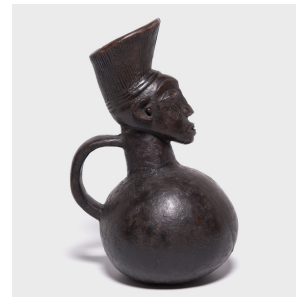

## MANGBETU CEREMONIAL JUG

**\$2,980**

c. 1900 • Democratic Republic of Congo • Wood • Collection #CAA0938

W: 9.5" D: 11.5" H: 16.5"

The Mangbetu people focused on highly realistic art forms. From the spout formed to look like hair, through the face, and down to the gourd shaped base, this jug seamlessly transitions between forms, marking it as a master work. The face depicts an elder or spirit that the drinker most likely wished to engage with. This marriage of form, spirituality, and intent is a trademark example of exemplary African art.