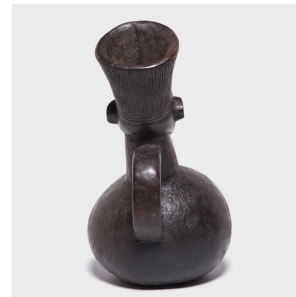

# PAGODA RED

---

## MANGBETU CEREMONIAL JUG

**\$2,980**

c. 1900 • Democratic Republic of Congo • Wood • Collection #CAA0938

W: 9.5" D: 11.5" H: 16.5"

The Mangbetu people focused on highly realistic art forms. From the spout formed to look like hair, through the face, and down to the gourd shaped base, this jug seamlessly transitions between forms, marking it as a master work. The face depicts an elder or spirit that the drinker most likely wished to engage with. This marriage of form, spirituality, and intent is a trademark example of exemplary African art.