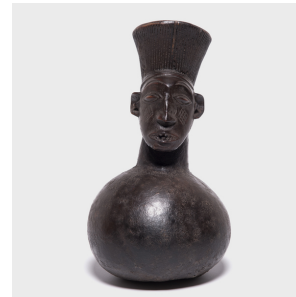

## MANGBETU CEREMONIAL JUG

**\$2,980**

c. 1900 • Democratic Republic of Congo • Wood • Collection #CAA0938

W: 9.5" D: 11.5" H: 16.5"

The Mangbetu people focused on highly realistic art forms. From the spout formed to look like hair, through the face, and down to the gourd shaped base, this jug seamlessly transitions between forms, marking it as a master work. The face depicts an elder or spirit that the drinker most likely wished to engage with. This marriage of form, spirituality, and intent is a trademark example of exemplary African art.