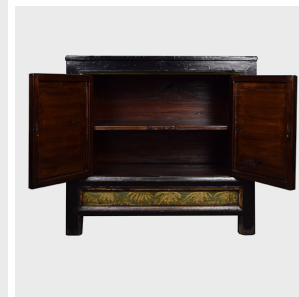

PAGODA RED

LOTUS CHEST

\$2,880

c. 1900 • Mongolia • Northern Elmwood • Collection #BJDD029

W: 36.75" D: 19.0" H: 34.75"

This early 20th century cabinet from Mongolia originated as a household storage trunk. Artisans skilled in traditional carpentry, reconfigured it into a two-door chest, maintaining the original folk paintings of lotus blossoms which symbolize purity.

1740 W. Webster Ave., Chicago, IL 60614 • 773-235-1188 • info@pagodared.com

PAGODARED.COM

PAGODA RED

LOTUS CHEST

Additional Dimensions

Top shelf: 33.25"W x 15"D x 13"H

Bottom shelf: 33.25"W x 15"D x 9.75"H

1740 W. Webster Ave., Chicago, IL 60614 • 773-235-1188 • info@pagodared.com