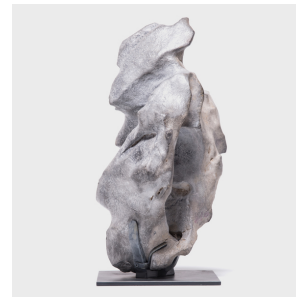

## LINGBI STONE

**\$4,880**

Shanxi, China • Limestone • Collection #ZZZ101H

W: 12.5" D: 10.5" H: 19.25"

Prized for their unique formations, scholars' stones have been valued as sculptural objects of contemplation for hundreds of years. Wonderfully suggestive in form, the stones are open to thoughtful interpretation or simply enjoyed as abstract sculpture. The finely grained and delicately textured limestone of this stone is known as Lingbi. Like every great scholar's rock, this stone is beautifully balanced and complemented by its minimalist modern metal mount.