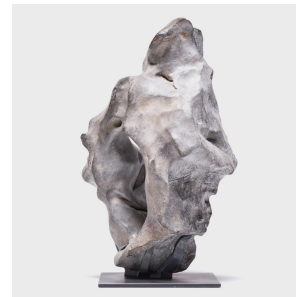

# PAGODA RED

---

## LINGBI STONE

**\$4,880**

Shanxi, China • Limestone • Collection #ZZZ101H

W: 12.5" D: 10.5" H: 19.25"

Prized for their unique formations, scholars' stones have been valued as sculptural objects of contemplation for hundreds of years. Wonderfully suggestive in form, the stones are open to thoughtful interpretation or simply enjoyed as abstract sculpture. The finely grained and delicately textured limestone of this stone is known as Lingbi. Like every great scholar's rock, this stone is beautifully balanced and complemented by its minimalist modern metal mount.