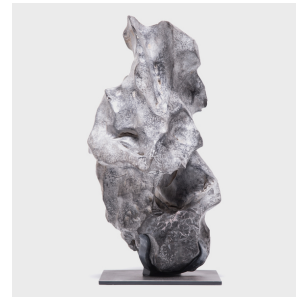

# PAGODA RED

---

## LINGBI STONE

**\$4,880**

Shanxi, China • Limestone • Collection #ZZZ101H

W: 12.5" D: 10.5" H: 19.25"

Prized for their unique formations, scholars' stones have been valued as sculptural objects of contemplation for hundreds of years. Wonderfully suggestive in form, the stones are open to thoughtful interpretation or simply enjoyed as abstract sculpture. The finely grained and delicately textured limestone of this stone is known as Lingbi. Like every great scholar's rock, this stone is beautifully balanced and complemented by its minimalist modern metal mount.