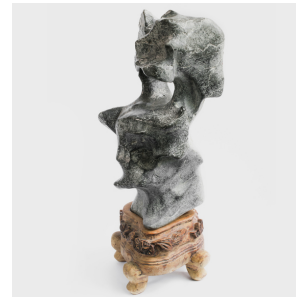

PAGODA RED

"AUTUMN MOON" LINGBI SCHOLARS' STONE

\$4,880

China • Stone • Collection #ZZZ101K

W: 8.0" D: 9.5" H: 19.75"

Prized for their unique formations, scholars' stones are sculptural objects of contemplation that have inspired Chinese artists for hundreds of years. Evocative "Autumn Moon" is distinguished by a circular void naturally formed within its curved contours. The opening resembles an autumn moon, which is known as a larger and more colorful lunar state that traditionally symbolizes prosperity, happiness and family reunion. There is no one reading of a scholar's stone. They are wonderfully suggestive forms that are open to interpretation and can be simply celebrated as abstract sculpture. Continued...

1740 W. Webster Ave., Chicago, IL 60614 • 773-235-1188 • info@pagodared.com

PAGODARED.COM

PAGODA RED

"AUTUMN MOON" LINGBI SCHOLARS' STONE

The finely grained and delicately textured limestone of "Autumn Moon" is known as Lingbi. Like every great scholar's rock, "Autumn Moon" is beautifully balanced and complemented by the raw character of its hand-carved wooden base.