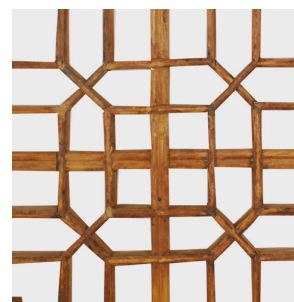

PAGODA RED

LATTICE PANEL WITH REMOVABLE CENTER

\$2,880

c. 1900 • Shanxi, China • Cypress • Collection #BJB119G

W: 83.25" D: 1.25" H: 60.0"

An artisan from China's Shanxi Province carved this wood panel out of cypress over a century ago. The detail in the latticework is impressive, and although the wood looks fragile it has held up over time and aged beautifully. This central panel could be removed to create a vista into the room beyond, or to serve as an elaborate frame for another work of art.