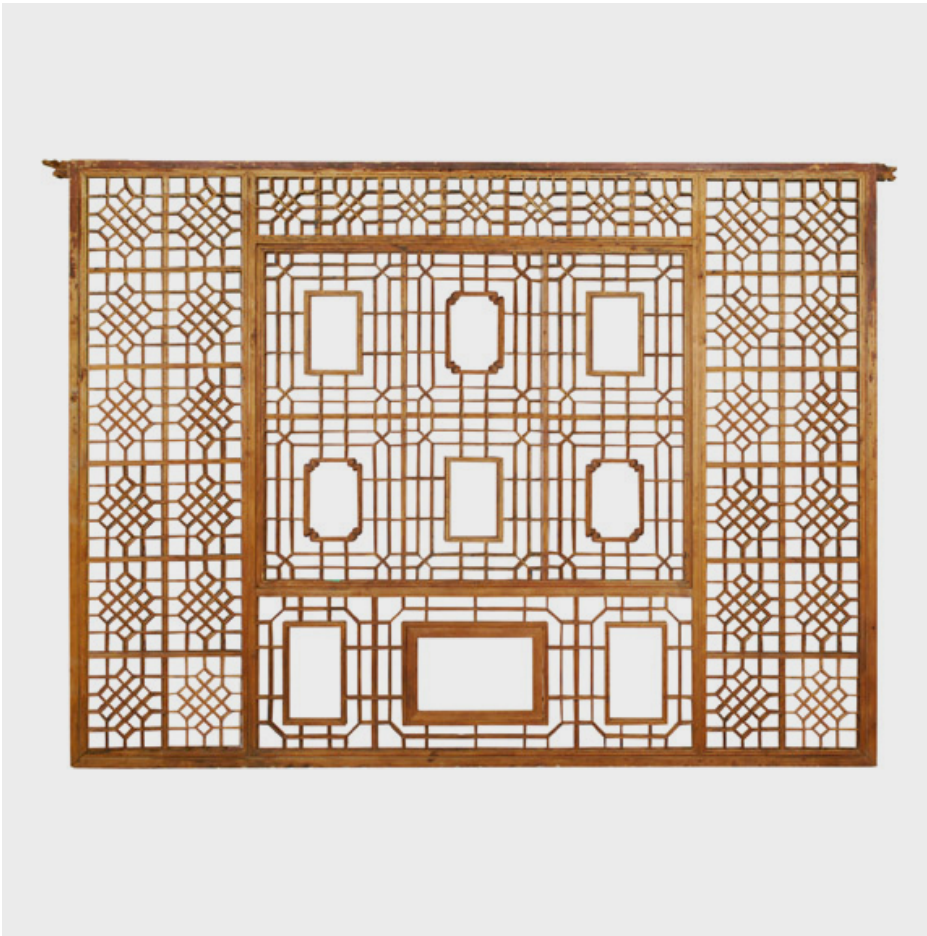

PAGODA RED

LATTICE PANEL WITH REMOVABLE CENTER

\$2,880

c. 1900 • Shanxi, China • Cypress • Collection #BJB119G

W: 83.25" D: 1.25" H: 60.0"

An artisan from China's Shanxi Province carved this wood panel out of cypress over a century ago. The detail in the latticework is impressive, and although the wood looks fragile it has held up over time and aged beautifully. This central panel could be removed to create a vista into the room beyond, or to serve as an elaborate frame for another work of art.