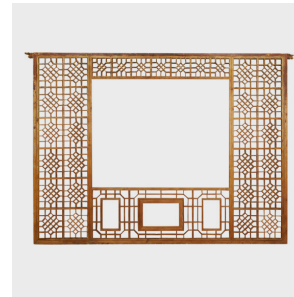

PAGODA RED

LATTICE PANEL WITH REMOVABLE CENTER

\$2,880

c. 1900 • Shanxi, China • Cypress • Collection #BJB119G

W: 83.25" D: 1.25" H: 60.0"

An artisan from China's Shanxi Province carved this wood panel out of cypress over a century ago. The detail in the latticework is impressive, and although the wood looks fragile it has held up over time and aged beautifully. This central panel could be removed to create a vista into the room beyond, or to serve as an elaborate frame for another work of art.