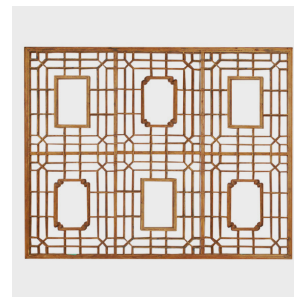

PAGODA RED

LATTICE PANEL WITH REMOVABLE CENTER

\$2,880

c. 1900 • Shanxi, China • Cypress • Collection #BJB119G

W: 83.25" D: 1.25" H: 60.0"

An artisan from China's Shanxi Province carved this wood panel out of cypress over a century ago. The detail in the latticework is impressive, and although the wood looks fragile it has held up over time and aged beautifully. This central panel could be removed to create a vista into the room beyond, or to serve as an elaborate frame for another work of art.