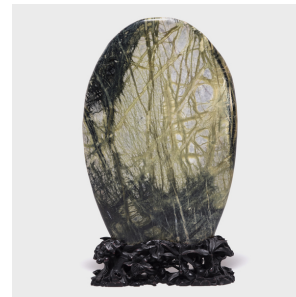

PAGODA RED

GREENERY STONE ON CARVED STAND

\$2,280

Liaoning, China • Jade • Collection #LS3004

W: 16.25" D: 5.5" H: 27.5"

This unique stone was naturally formed in the Liaoning region of China, and was hand shaped and polished into the stunning sculpture you see here. The stone has beautiful, natural patterning: the light green strands catch the light and stand out against the darker green of the outer stone. The jade has a timeless beauty. This sculpture would make the perfect addition to a connoisseur's collection.