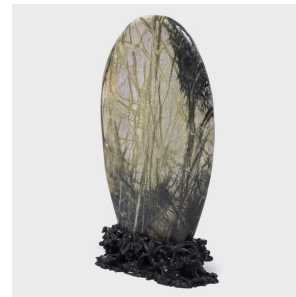

PAGODA RED

GREENERY STONE ON CARVED STAND

\$2,280

Liaoning, China • Jade • Collection #LS3004

W: 16.25" D: 5.5" H: 27.5"

This unique stone was naturally formed in the Liaoning region of China, and was hand shaped and polished into the stunning sculpture you see here. The stone has beautiful, natural patterning: the light green strands catch the light and stand out against the darker green of the outer stone. The jade has a timeless beauty. This sculpture would make the perfect addition to a connoisseur's collection.