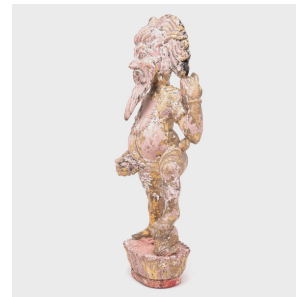

PAGODA RED

GILT WOODEN DEITY

\$728

c. 1950 • Indonesia • Pigment, Wood • Collection #CMKH114

W: 12.0" D: 6.25" H: 26.75"

Likely representing a divinity figure, this expressive wooden figure possesses both a sense of whimsy and potent energy. Remnants of pigment suggest that this sculpture was once accented with vivid color, further imbuing the figure with a powerful presence. Standing on a stylized lily pad, the figure holds an animated stance and sports a lush beard and frenzied hairstyle, possibly representing an ascetic aspect of the Hindu god Shiva or a Buddhist guardian.