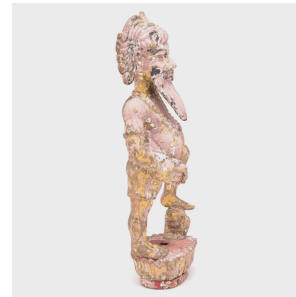

PAGODA RED

GILT WOODEN DEITY

\$728

c. 1950 • Indonesia • Pigment, Wood • Collection #CMKH114

W: 12.0" D: 6.25" H: 26.75"

Likely representing a divinity figure, this expressive wooden figure possesses both a sense of whimsy and potent energy. Remnants of pigment suggest that this sculpture was once accented with vivid color, further imbuing the figure with a powerful presence. Standing on a stylized lily pad, the figure holds an animated stance and sports a lush beard and frenzied hairstyle, possibly representing an ascetic aspect of the Hindu god Shiva or a Buddhist guardian.