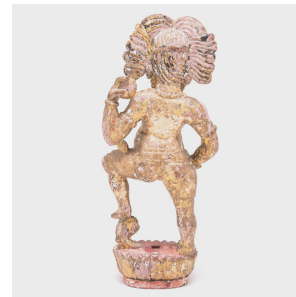

PAGODA RED

GILT WOODEN DEITY

\$728

c. 1950 • Indonesia • Pigment, Wood • Collection #CMKH114

W: 12.0" D: 6.25" H: 26.75"

Likely representing a divinity figure, this expressive wooden figure possesses both a sense of whimsy and potent energy. Remnants of pigment suggest that this sculpture was once accented with vivid color, further imbuing the figure with a powerful presence. Standing on a stylized lily pad, the figure holds an animated stance and sports a lush beard and frenzied hairstyle, possibly representing an ascetic aspect of the Hindu god Shiva or a Buddhist guardian.