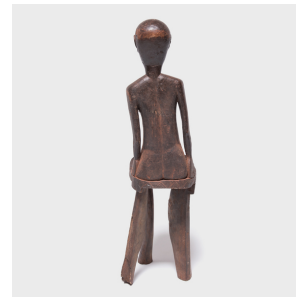

PAGODA RED

FIGURATIVE CHIEFTAIN'S STOOL

\$2,780

c. 1850 • Tanzania • Wood • Collection #CAA1393

W: 9.25" D: 10.5" H: 36.0"

High-backed stools were reserved for tribal chieftains. This particular example features a backrest carved in the likeness of its owner, further attaching his status to his unique seat. This was most important during the judicial and initiation ceremonies the chieftain would have overseen. It meant even when he wasn't present he was observing the occasion. The smoothly polished features seem to elongate and flow like liquid. This African aesthetic can be seen reflected in many European expressionistic paintings, like Munch's *The Scream*.