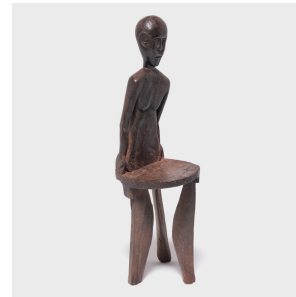

PAGODA RED

FIGURATIVE CHIEFTAIN'S STOOL

\$2,780

c. 1850 • Tanzania • Wood • Collection #CAA1393

W: 9.25" D: 10.5" H: 36.0"

High-backed stools were reserved for tribal chieftains. This particular example features a backrest carved in the likeness of its owner, further attaching his status to his unique seat. This was most important during the judicial and initiation ceremonies the chieftain would have overseen. It meant even when he wasn't present he was observing the occasion. The smoothly polished features seem to elongate and flow like liquid. This African aesthetic can be seen reflected in many European expressionistic paintings, like Munch's *The Scream*.