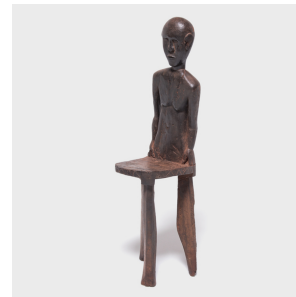

PAGODA RED

FIGURATIVE CHIEFTAIN'S STOOL

\$2,780

c. 1850 • Tanzania • Wood • Collection #CAA1393

W: 9.25" D: 10.5" H: 36.0"

High-backed stools were reserved for tribal chieftains. This particular example features a backrest carved in the likeness of its owner, further attaching his status to his unique seat. This was most important during the judicial and initiation ceremonies the chieftain would have overseen. It meant even when he wasn't present he was observing the occasion. The smoothly polished features seem to elongate and flow like liquid. This African aesthetic can be seen reflected in many European expressionistic paintings, like Munch's *The Scream*.