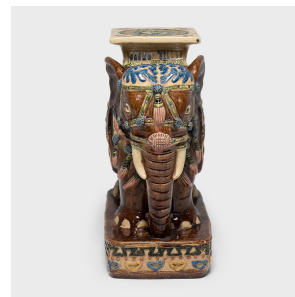

## GLAZED ELEPHANT GARDEN SEAT

**\$1,980**

20th Century • China • Ceramic, Glaze • Collection #CSLZ003

W: 19.0" D: 10.5" H: 22.0"

Glazed in a loose, free drip style that recalls ancient sancai ware, this colorful ceramic garden stool charms with a dark brown glaze accented with bold blues, greens, and yellows. Sculpted in the shape of an elephant, the seat blends both form and function and is ideal as a side table, stool or garden sculpture. The elephant is draped in brightly colored finery, including a harness strung with tassels and a saddle that doubles as a pedestal top for seating. The saddle is decorated with Shou longevity characters, symbols for a full and happy life.