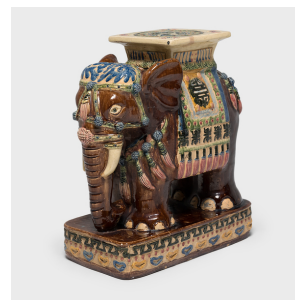

# PAGODA RED

---

## GLAZED ELEPHANT GARDEN SEAT

**\$1,980**

20th Century • China • Ceramic, Glaze • Collection #CSLZ003

W: 19.0" D: 10.5" H: 22.0"

Glazed in a loose, free drip style that recalls ancient sancai ware, this colorful ceramic garden stool charms with a dark brown glaze accented with bold blues, greens, and yellows. Sculpted in the shape of an elephant, the seat blends both form and function and is ideal as a side table, stool or garden sculpture. The elephant is draped in brightly colored finery, including a harness strung with tassels and a saddle that doubles as a pedestal top for seating. The saddle is decorated with Shou longevity characters, symbols for a full and happy life.