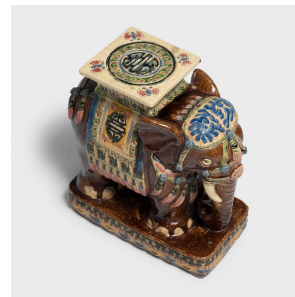

## GLAZED ELEPHANT GARDEN SEAT

**\$1,980**

20th Century • China • Ceramic, Glaze • Collection #CSLZ003

W: 19.0" D: 10.5" H: 22.0"

Glazed in a loose, free drip style that recalls ancient sancai ware, this colorful ceramic garden stool charms with a dark brown glaze accented with bold blues, greens, and yellows. Sculpted in the shape of an elephant, the seat blends both form and function and is ideal as a side table, stool or garden sculpture. The elephant is draped in brightly colored finery, including a harness strung with tassels and a saddle that doubles as a pedestal top for seating. The saddle is decorated with Shou longevity characters, symbols for a full and happy life.