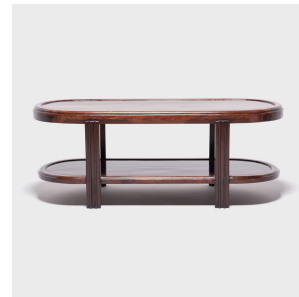

PAGODA RED

ART DECO LOW OVAL TABLE

\$2,880

c. 1930 • Shanghai, China • Rosewood • Collection #GDG022

W: 50.0" D: 19.0" H: 16.5"

This low oval table was crafted of esteemed rosewood in 1930s Shanghai. The design was heavily influenced by the Art Deco movement in the West that was brought to Shanghai by Europeans during the economic boom of the early 20th century.

1740 W. Webster Ave., Chicago, IL 60614 • 773-235-1188 • info@pagodared.com

PAGODARED.COM

PAGODA RED

ART DECO LOW OVAL TABLE

Additional Dimensions

Shelf: 49.25"W x 17"D x 10.5"H

Table apron to floor: 4.75"

1740 W. Webster Ave., Chicago, IL 60614 • 773-235-1188 • info@pagodared.com