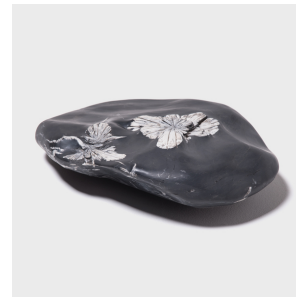

PAGODA RED

CHRYSANTHEMUM STONE

\$1,580

Shandong, China • Stone • Collection #JH4030

W: 18.25" D: 14.0" H: 5.0"

Formed millions of years ago, chrysanthemum stones are appreciated for their naturally occurring celestine crystals, which resemble chrysanthemum blossoms, symbols of autumn, endurance, and longevity. Our stonemasons in China's Shandong province worked and polished this specimen to accentuate the crystals in subtle relief. It is best to appreciate chrysanthemum stones indoors, as the rock's black field is a soft shale-like material and will chip if kept outdoors in extreme or icy conditions.