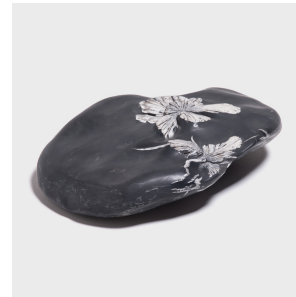

PAGODA RED

CHRYSANTHEMUM STONE

\$1,580

Shandong, China • Stone • Collection #JH4030

W: 18.25" D: 14.0" H: 5.0"

Formed millions of years ago, chrysanthemum stones are appreciated for their naturally occurring celestine crystals, which resemble chrysanthemum blossoms, symbols of autumn, endurance, and longevity. Our stonemasons in China's Shandong province worked and polished this specimen to accentuate the crystals in subtle relief. It is best to appreciate chrysanthemum stones indoors, as the rock's black field is a soft shale-like material and will chip if kept outdoors in extreme or icy conditions.