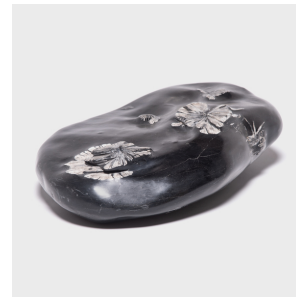

# PAGODA RED

---

## CHRYSANTHEMUM STONE

**\$980**

Hubei, China • Stone • Collection #JH4093

W: 15.5" D: 10.5" H: 4.75"

Formed millions of years ago, chrysanthemum stones are appreciated for their naturally occurring celestine crystals. Emerging from the dark stone, these crystals resemble chrysanthemum blossoms, symbols of autumn, endurance, and longevity. Our stonemasons in China's Shandong province worked and polished this specimen to accentuate the crystals in subtle relief. It is best to appreciate chrysanthemum stones indoors, as the rock's black field is a soft shale-like material and will chip if kept outdoors in extreme or icy conditions.