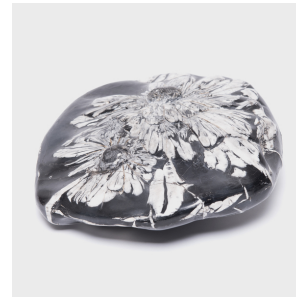

PAGODA RED

CHRYSANTHEMUM STONE

\$980

Hubei, China • Stone • Collection #JH5022

W: 15.75" D: 12.5" H: 5.5"

Chrysanthemum stones, formed hundreds of millions of years ago, are appreciated for their naturally occurring celestine crystals, which resemble chrysanthemum blossoms. Our artisans in Shandong took a chisel to this specimen to add dimension to the crystals. Chrysanthemums symbolize autumn, endurance, and long life. It is best to appreciate chrysanthemum stones indoors, as the rock's black field is a soft shale-like material and will chip if kept outdoors in extreme, particularly icy, conditions.