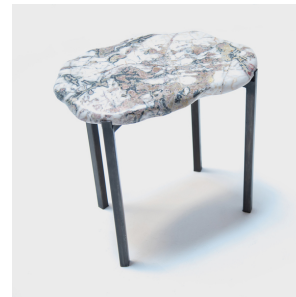

PAGODA RED

MEDITATION STONE TOP TABLE

\$1,980

Unknown, China • Jiangsu, China • Stone, Metal • Collection #PM1127

W: 21.0" D: 13.0" H: 21.0"

For centuries, Chinese artists & scholars have appreciated meditation stones as inspiration for painting, poetry and calligraphy. The minerals in this Chinese "colorful" stone appear as a white, greenish gold, grey, and pink abstraction. This stone slab has been custom mounted on a steel base making it a chic and unexpected side table.

1740 W. Webster Ave., Chicago, IL 60614 • 773-235-1188 • info@pagodared.com

PAGODARED.COM

PAGODA RED

MEDITATION STONE TOP TABLE

Additional Dimensions

Table apron to floor: 19"

1740 W. Webster Ave., Chicago, IL 60614 • 773-235-1188 • info@pagodared.com