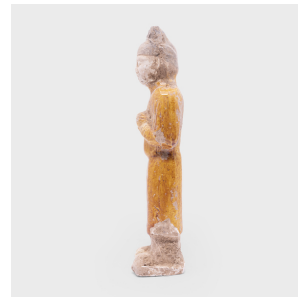

PAGODA RED

YELLOW GLAZED MINGQI SPIRIT SCHOLAR

\$680

Unknown • China • Ceramic • Collection #CESB043

W: 2.5" D: 2.25" H: 9.5"

Molded of earthenware, this petite sculpture is a type of centuries-old burial figurine known as míngqì. Such model figures were placed in tombs of individuals with high status to ensure a safe journey to the afterlife. Meant to depict the pleasures of daily life, common burial figures were warriors, dancers, male and female figures and animals. This míngqì is of a male attendant dressed in a bright yellow gown, hands folded in front and topped by a towering headdress.

Continued...

1740 W. Webster Ave., Chicago, IL 60614 • 773-235-1188 • info@pagodared.com

PAGODARED.COM

PAGODA RED

YELLOW GLAZED MINGQI SPIRIT SCHOLAR

Though some of the glaze has now weathered from age, revealing the original ceramic form, the facial features are left intact with stunning detail.