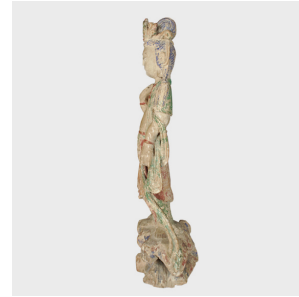

# PAGODA RED

---

## SERENE POLYCHROME GUANYIN

**\$2,880**

c. 1900 • China • Pigment, Wood • Collection #H11002

W: 7.0" D: 6.75" H: 21.0"

The serene features and modest pose suit this rendering of Guanyin, often called the “Goddess of Mercy”. She is what’s known in Buddhism as a bodhisattva: someone who has reached enlightenment but has chosen to stay in the world to help others. This early 20th century figure was finely carved with robes that drape and flow—the traces of red, green and blue gesso were once brilliant but have faded with time, adding to the goddesses’ mystery and character.