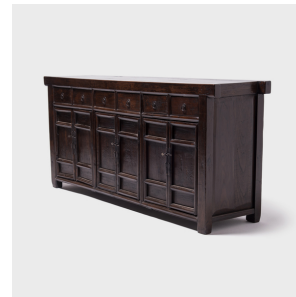

PAGODA RED

SIX DOOR SIX DRAWER PANELED COFFER

\$8,280

c. 1850 • Shanxi, China • Northern Elmwood • Collection #BJEE145

W: 80.0" D: 20.0" H: 36.75"

This beautiful coffer is emblematic of Qing dynasty furniture design: the polished wood, concealed joinery, clean lines, and original brass hardware all have a timeless beauty. Long ago this provincial coffer might have served as the family's altar, where they paid respects to their ancestors. It would also serve as storage—the six drawers and doors concealing precious silks and embroidery.

1740 W. Webster Ave., Chicago, IL 60614 • 773-235-1188 • info@pagodared.com

PAGODARED.COM

PAGODA RED

SIX DOOR SIX DRAWER PANELED COFFER

Additional Dimensions

Drawers: 8.75"W x 16"D x 3.25"H

Left-hand top shelf: 24.5"W x 16.5"D x 11.25"H