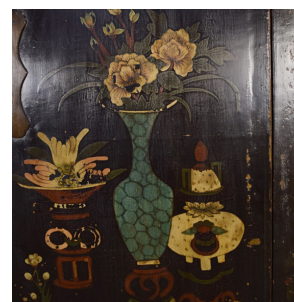

PAGODA RED

BLACK LACQUER WUCAI CABINET

\$12,800

c. 1850 • Shanxi, China • Northern Elmwood • Collection #BJC073

W: 46.5" D: 18.75" H: 71.25"

We still see traces of the finely painted floral vases and eight treasures of the scholar that originally decorated this 19th century black lacquer wucaï, or "five-color" square corner cabinet. The motifs symbolize the celebration of knowledge, learning and success. The flush panel doors were designed with extended dowels at the top and bottom that ingeniously fit into the upper and lower frames, freeing the cabinet of the need for surface-mounted hinges that would distract from the beautifully rendered paintings.

1740 W. Webster Ave., Chicago, IL 60614 • 773-235-1188 • info@pagodared.com

PAGODARED.COM

PAGODA RED

BLACK LACQUER WUCAI CABINET

Additional Dimensions

Drawers: 13"W x 12"D x 2.25"H

Top shelf: 45"W x 16.25"D x 16"H