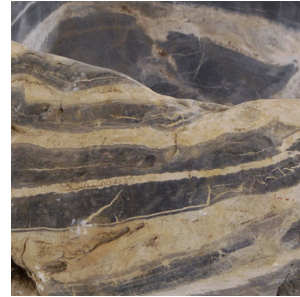

PAGODA RED

STRATA STONE BASIN

\$980

Northern China, China • Stone • Collection #W085_2_4

W: 15.5" D: 19.0" H: 8.0"

Carved with a deep depression, this sculptural vessel makes a dreamy bird bath, feeder or planter. As is, it can be appreciated simply for its organic beauty. The composite nature of this stone shows up as grey and white stripes, giving graphic punch to this natural specimen.