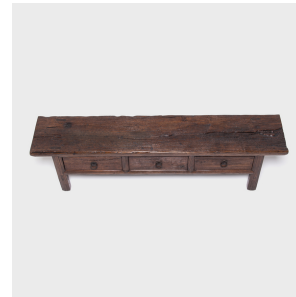

PAGODA RED

PROVINCIAL THREE DRAWER BENCH

\$1,280

c. 1900 • Shaanxi, China • Northern Elmwood • Collection #PD61710111

W: 59.0" D: 12.0" H: 16.0"

A Chinese artisan carved this bench out of elm wood about a century ago, but the classic design has a rustic appeal that many modern furniture makers try, usually without success, to emulate and recreate. Only age and continued use give wood this incredible character and wonderful feel. This bench was made in China's Shanxi Province. Along with good storage, it brings texture and character to any space.