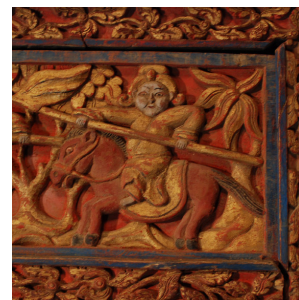

## BALINESE KING'S DOOR

**\$16,800**

c. 1800 • Jeck Wood • Collection #CFM001

W: 67.5" D: 5.25" H: 102.75"

This early 19th century monumental Balinese king's door has many stories hidden within its framework. The elaborately carved high relief depicts gilt and polychrome mounted warriors, dragons, phoenix and other mythical beasts. The doors within the framework pivot.