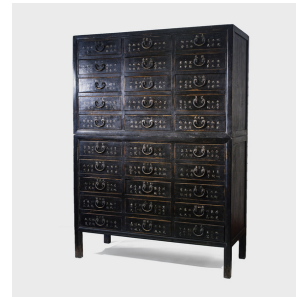

## APOTHECARY CHEST

**\$5,880**

c. 1900 • Beijing, China • Northern Elmwood • Collection #CPC004

W: 45.5" D: 19.0" H: 63.0"

This unusually configured apothecary chest was originally used during the 19th century in a traditional Northern Chinese pharmacy to organize & store medicinal herbs. It was constructed with traditional mortise and tenon joinery and each of its 30 drawers is beautifully dovetailed and painted with Chinese calligraphy denoting the specific type of herbal medicine it once contained.