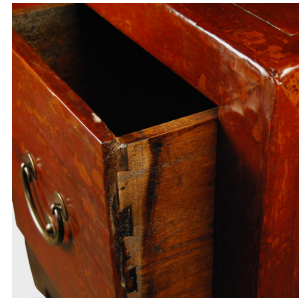

## RED LACQUER CHEST WITH FOUR DRAWERS

**\$2,680**

c. 1850 • Northern China, China • Northern Elmwood, Lacquer • Collection #CAH063

W: 34.75" D: 17.75" H: 37.0"

Its red lacquer still vivid, this four-drawer chest is a statement of refined simplicity. Made of northern Elmwood, this 19th-century chest gets its timeless look from a simple configuration of square drawers with traditional curved pulls.