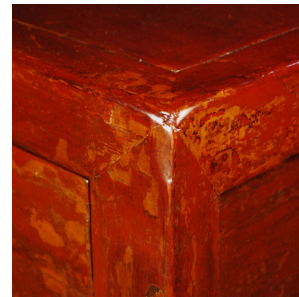

## RED LACQUER CHEST WITH FOUR DRAWERS

**\$2,680**

c. 1850 • Northern China, China • Northern Elmwood, Lacquer • Collection #CAH063

W: 34.75" D: 17.75" H: 37.0"

Its red lacquer still vivid, this four-drawer chest is a statement of refined simplicity. Made of northern Elmwood, this 19th-century chest gets its timeless look from a simple configuration of square drawers with traditional curved pulls.