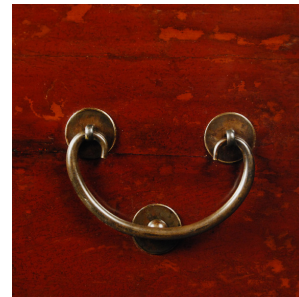

## RED LACQUER CHEST WITH FOUR DRAWERS

**\$2,680**

c. 1850 • Northern China, China • Northern Elmwood, Lacquer • Collection #CAH063

W: 34.75" D: 17.75" H: 37.0"

Its red lacquer still vivid, this four-drawer chest is a statement of refined simplicity. Made of northern Elmwood, this 19th-century chest gets its timeless look from a simple configuration of square drawers with traditional curved pulls.